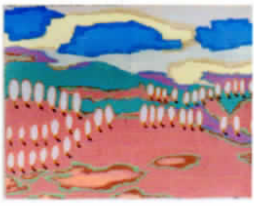

SS180.jpg

PHOTO'S BY STAN BLANCHARD