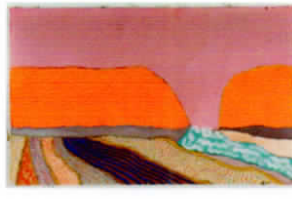

SS182.jpg

PHOTO'S BY STAN BLANCHARD