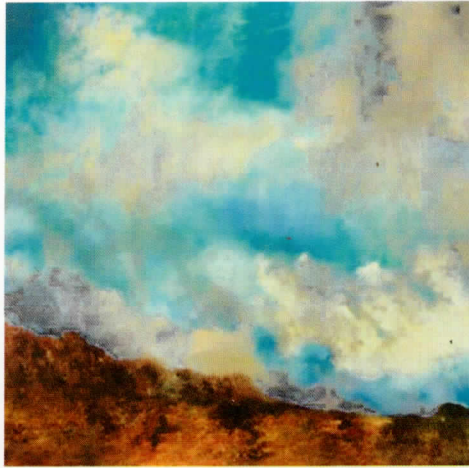

in situ

Artist	Vincent Capraro (1919-) 6. Untitled- landscape date c. 1990's oil on canvas canvas 69" x 69" Frame 79" x 79"
Provenance	Signed, verso Purchased directly from artist by television producer, Sandy Frank
Condition	Excellent