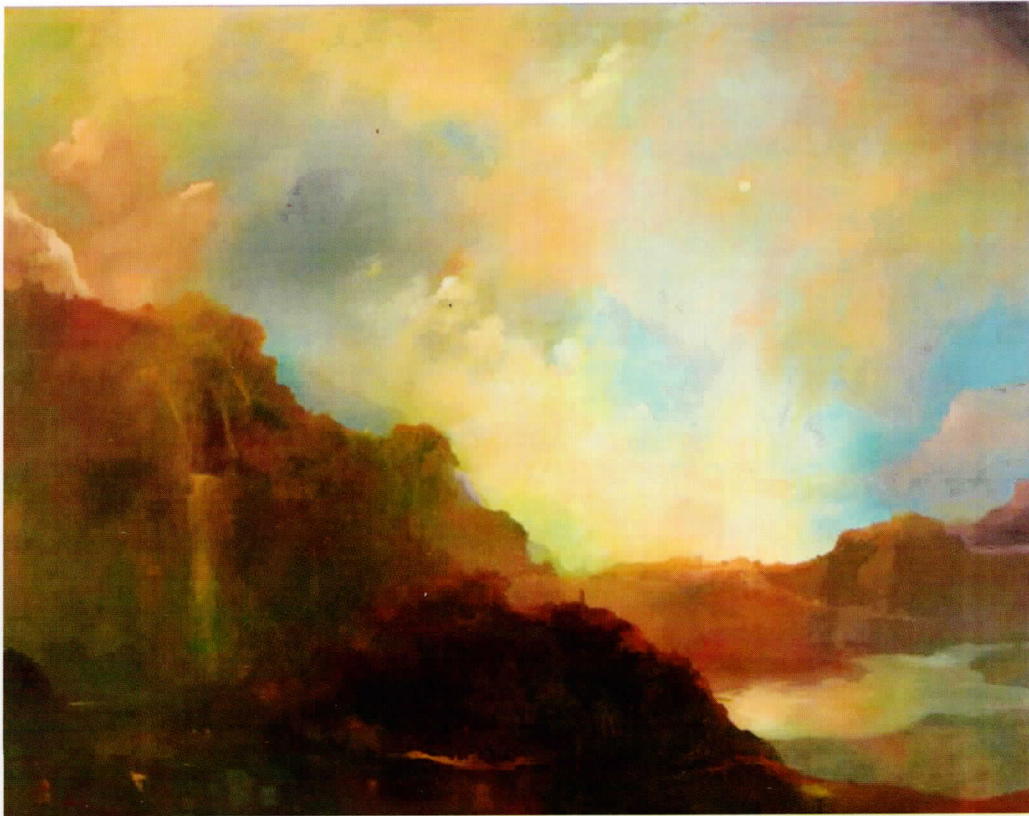

Artist	Vincent Capraro (1919-) 7. Untitled- landscape with ethereal sky date c. 1990's oil on canvas canvas 66" x 83" Frame 68" x 85" Signed, lower left
Provenance	Purchased directly from artist by television producer, Sandy Frank
Condition	Excellent