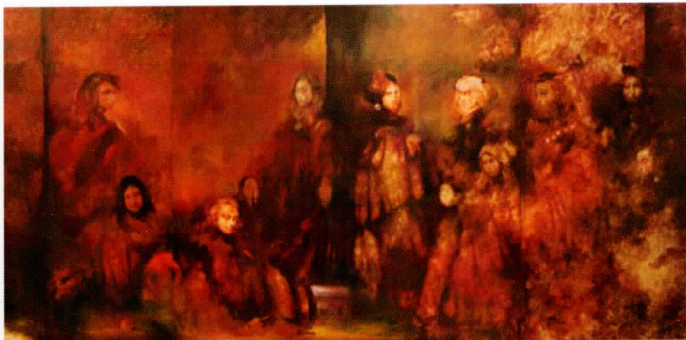

Vincent Capraro paintings

1.

*in situ*

Artist:	Vincent Capraro ( 1919-) <b>1. Untitled – (Nine figures)</b> c. 1990's Oil on four panels 96" x 192" with frame 106" x 202" Signed lower right
Provenance	Purchased directly from the Artist- by Television producer Sandy Frank
Condition	excellent

Artist	Vincent Capraro ( 1919-) <b>2. Female Native American</b> c. 1990's oil on canvas 64" x 40" framed 65" x 41" Signed, lower left
Provenanc Condition	Purchased directly from artist by television producer, Sandy Frank Excellent

*insitu*

Artist

Vincent Capraro ( 1919-)

**3. Male Native American**

date c. 1990's

oil on canvas

59" x 35"

framed 62" x 38"

Signed, lower left

Provenance

Purchased directly from artist by television producer, Sandy Frank

Condition

Excellent

*in situ*

Artist	Vincent Capraro ( 1919-) <b>4. End of the World ( chaos)</b> 2000 oil on Board ( 5 panels 95" x 32) Frame 99" x 164" Signed, lower right
Provenance	Purchased directly from artist by television producer, Sandy Frank
Condition	Excellent