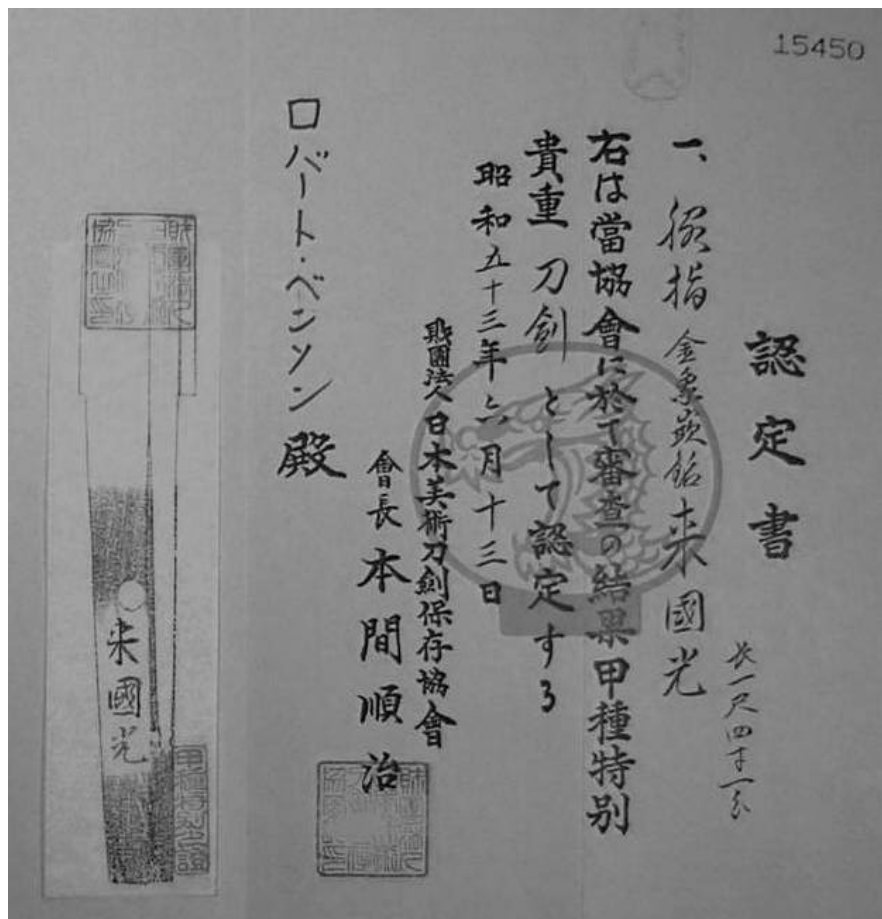

KODAMA JAPANESE SWORD COLLECTION SHIPMENT

6. Wakizashi: 14.1 cm. Rai Kunimitsu. Shinogi zukuri. Koshirae. NBTHK kanteisho