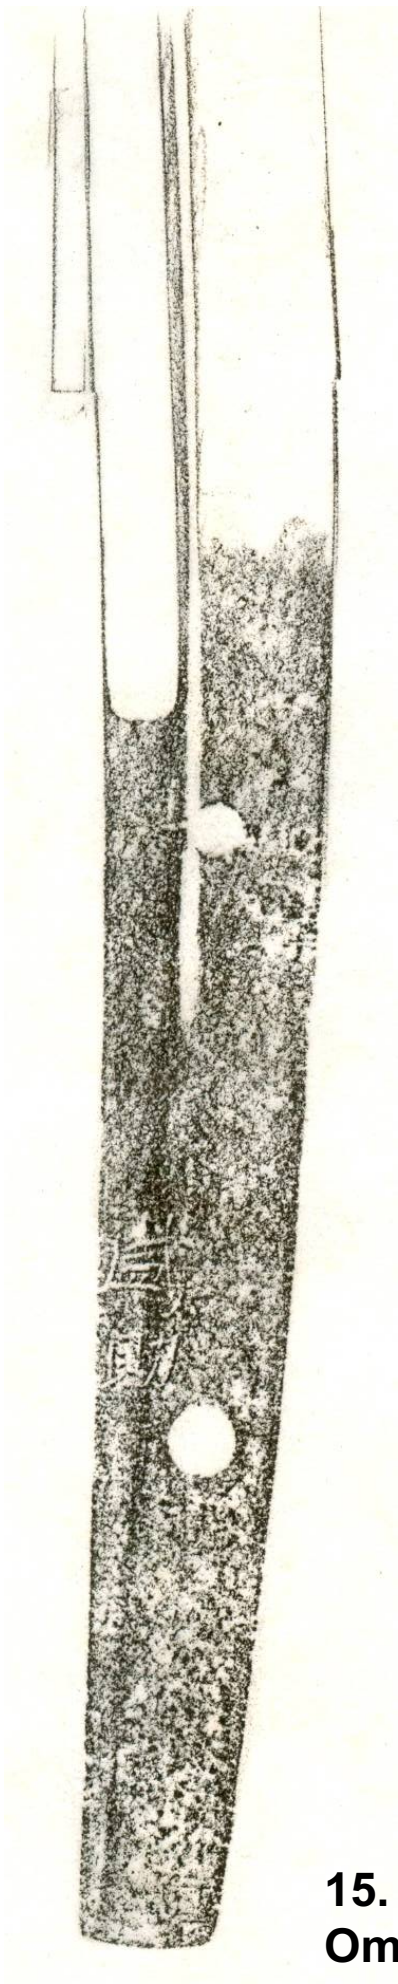

KODAMA JAPANESE SWORD COLLECTION SHIPMENT

**15. Tachi: 71.8 cm. Shinogi zukuri.
Omiya Morisuke. Koshirae**