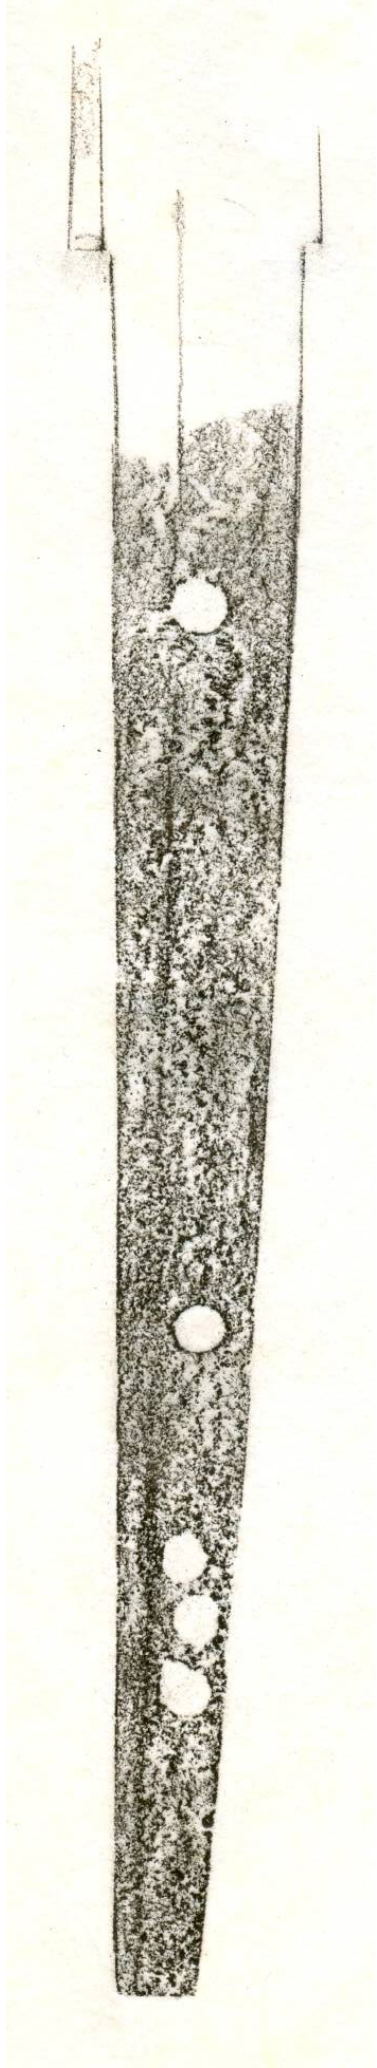

KODAMA JAPANESE SWORD COLLECTION SHIPMENT

1. Tachi: Kunitomo. 64.6 cm. Kamakura period. Shinogi zukuri. Black lacquer shirasaya.

KODAMA JAPANESE SWORD COLLECTION SHIPMENT

**2. Tachi: 68.2 cm.
Awataguchi Kuniyoshi.
Kamakura period. Shinogi
zukuri. Kinzogan-mei.
Shirasaya with Honami
sayagaki.**

KODAMA JAPANESE SWORD COLLECTION SHIPMENT

3. Tachi: 69.7 cm. Ayanokoji Sadatoshi: Kamakura period. Shinogi zukuri. Shirasaya. Juyo Token

KODAMA JAPANESE SWORD COLLECTION SHIPMENT

4. Tachi: 68.2 cm. Ayanokoji Sadatoshi: Kamakura period. Shinogi zukuri. Nijimeji
"Sadatoshi" Old shirasaya with sayagaki.

KODAMA JAPANESE SWORD COLLECTION SHIPMENT

5. Tanto: 38.9 cm. Rai Kuninaga. Nakajima Rai school

KODAMA JAPANESE SWORD COLLECTION SHIPMENT

6. Wakizashi: 14.1 cm. Rai Kunimitsu. Shinogi zukuri. Koshirae. NBTHK kanteisho

KODAMA JAPANESE SWORD COLLECTION SHIPMENT

7. Tachi: 68 cm. Ryokai. Shinogi zukuri. Kagenodachi. Shirasaya

KODAMA JAPANESE SWORD COLLECTION SHIPMENT

8. Tanto: 23.3 cm. Shintogo Kunimistu. Koshirae with NTHK
kanteisho